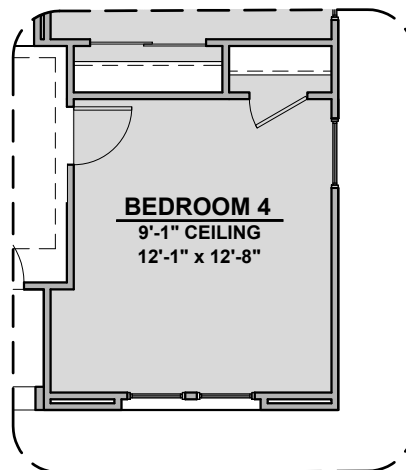

1,900 Square Feet

Community: Paseos Del Este 5

LOW VOLTAGE LEGEND	
LOGO	DESCRIPTION
	CABLE TV
	CAT 5 DATA

Extended Patio

Ceiling Treatment

Gourmet Kitchen

Bedroom 4

Study Room