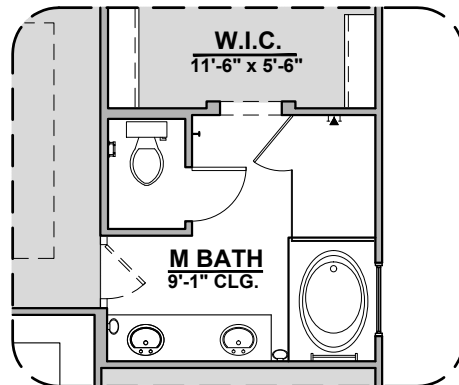

**Contemporary
Fireplace**

**Deluxe Tile
Shower**

**Tub w/ Glass
Shower**

**Deluxe Glass
Shower**

**Bath 2
Shower**

**Center Hinge ILO
Sliding Glass Door**

**Tankless
Water Heater**

Sage Options