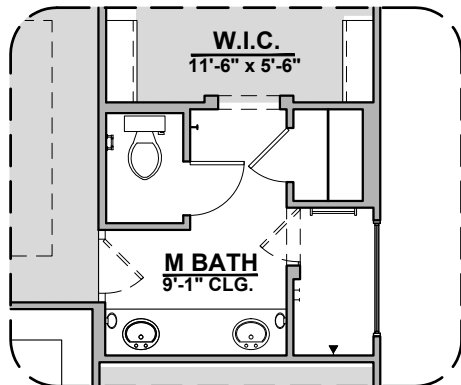

Home construction is in process, buyer accepts all option locations. _____

Sage Options

1,900 Square Feet

Community: Paseos Del Este 5

LOW VOLTAGE LEGEND	
LOGO	DESCRIPTION
	CABLE TV
	CAT 5 DATA

Fireplace

**Traditional
Fireplace**

**Contemporary
Fireplace**

**Deluxe Tile
Shower**

**Tub w/ Glass
Shower**

**Deluxe Glass
Shower**

**Bath 2
Shower**

**Center Hinge ILO
Sliding Glass Door**

**Tankless
Water Heater**

Sage Options