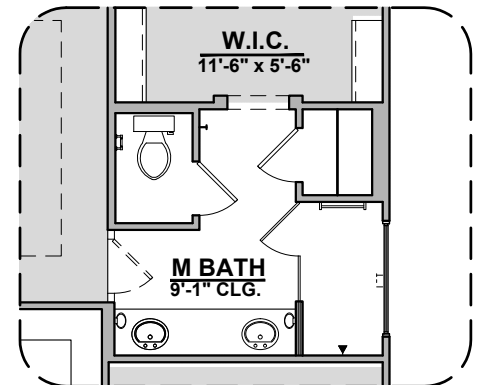

Sage

1,900 Square Feet

Community: Paseos Del Este 5

LOW VOLTAGE LEGEND	
LOGO	DESCRIPTION
	CABLE TV
	CAT 5 DATA

Tuscan (B)

Spanish Colonial (A)

Garage Orientation: Left Right

Home is complete and accepted as built. _____

Home construction is in process, buyer accepts all option locations. _____

Sage Options

1,900 Square Feet

Community: Paseos Del Este 5

LOW VOLTAGE LEGEND	
LOGO	DESCRIPTION
	CABLE TV
	CAT 5 DATA

Fireplace

**Traditional
Fireplace**

**Contemporary
Fireplace**

**Deluxe Tile
Shower**

**Tub w/ Glass
Shower**

**Deluxe Glass
Shower**

**Bath 2
Shower**

**Center Hinge ILO
Sliding Glass Door**

**Tankless
Water Heater**

Sage Options