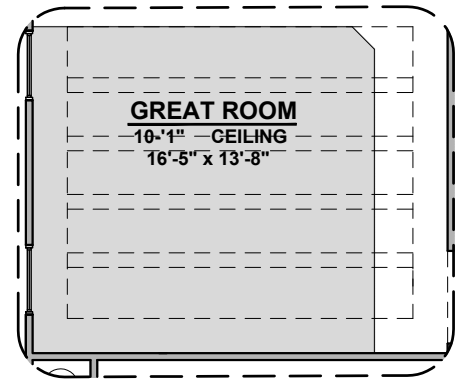

**Contemporary
Fireplace**

**Deluxe Tile
Shower**

**Tub w/ Glass
Shower**

**Deluxe Glass
Shower**

**Bath 2
Shower**

**Center Hinge ILO
Sliding Glass Door**

**Tankless
Water Heater**

Sage Options

1,900 Square Feet

Community: Paseos Del Este 5

LOW VOLTAGE LEGEND	
LOGO	DESCRIPTION
	CABLE TV
	CAT 5 DATA

Extended Patio

Ceiling Treatment

Gourmet Kitchen

Bedroom 4

Study Room