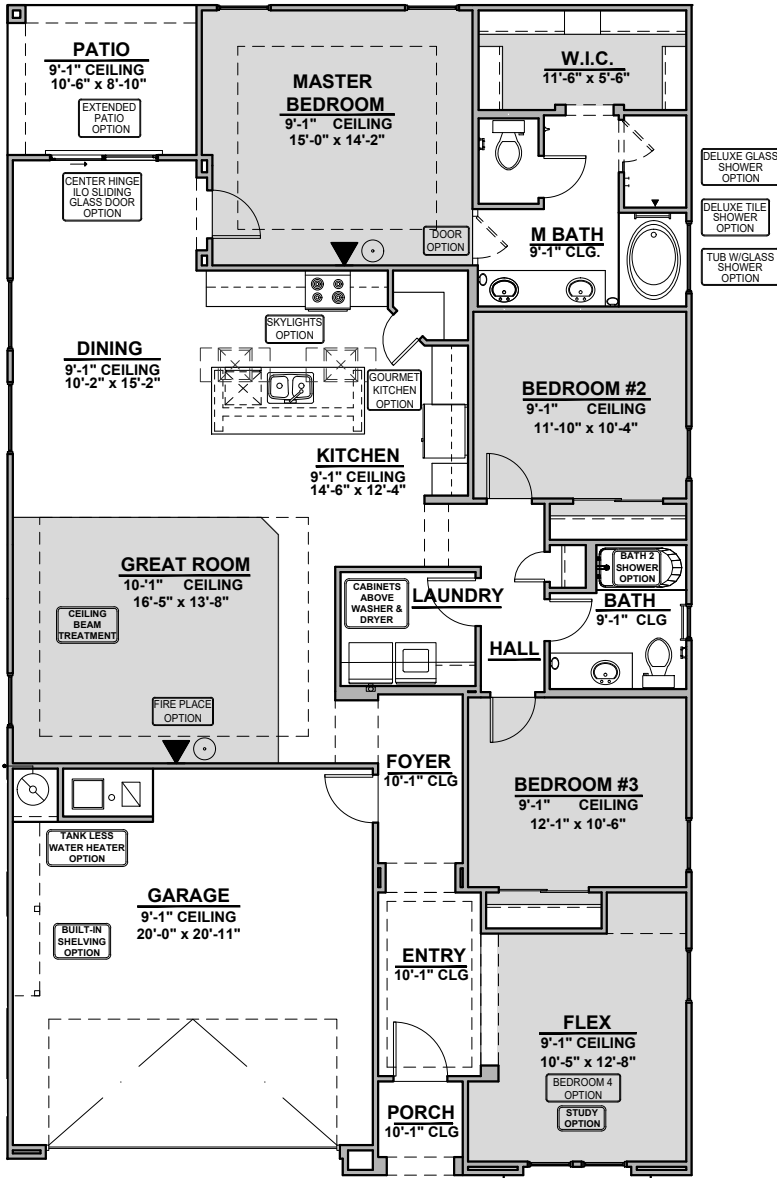

Sage

1,900 Square Feet

Community: Paseos Del Este 5

LOW VOLTAGE LEGEND	
LOGO	DESCRIPTION
	CABLE TV
	CAT 5 DATA

Tuscan (B)

Spanish Colonial (A)

Garage Orientation: Left Right

Home is complete and accepted as built. _____

Home construction is in process, buyer accepts all option locations. _____

Sage Options

1,900 Square Feet

Community: Paseos Del Este 5

LOW VOLTAGE LEGEND	
LOGO	DESCRIPTION
	CABLE TV
	CAT 5 DATA

Fireplace

**Traditional
Fireplace**

**Contemporary
Fireplace**

**Deluxe Tile
Shower**

**Tub w/ Glass
Shower**

**Deluxe Glass
Shower**

**Bath 2
Shower**

**Center Hinge ILO
Sliding Glass Door**

**Tankless
Water Heater**

Sage Options

1,900 Square Feet

Community: Paseos Del Este 5

LOW VOLTAGE LEGEND	
LOGO	DESCRIPTION
	CABLE TV
	CAT 5 DATA

Extended Patio

Ceiling Treatment

Gourmet Kitchen

Bedroom 4

Study Room