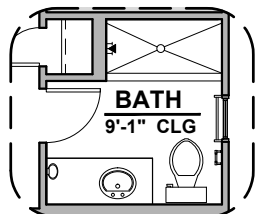

**Contemporary
Fireplace**

**Deluxe Tile
Shower**

**Tub w/ Glass
Shower**

**Deluxe Glass
Shower**

**Bath 2
Shower**

**Center Hinge ILO
Sliding Glass Door**

**Tankless
Water Heater**

Sage Options

1,900 Square Feet

Community: Paseos Del Este 5

LOW VOLTAGE LEGEND	
LOGO	DESCRIPTION
	CABLE TV
	CAT 5 DATA

Extended Patio

Ceiling Treatment

Gourmet Kitchen

Bedroom 4

Study Room