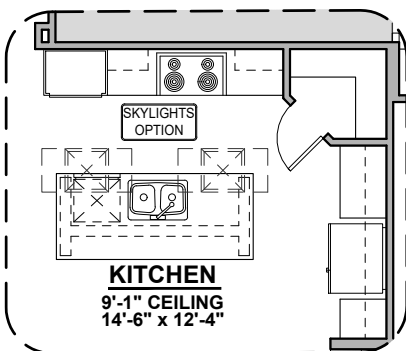

1,900 Square Feet

Community: Paseos Del Este 5

LOW VOLTAGE LEGEND	
LOGO	DESCRIPTION
	CABLE TV
	CAT 5 DATA

Extended Patio

Ceiling Treatment

Gourmet Kitchen

Bedroom 4

Study Room