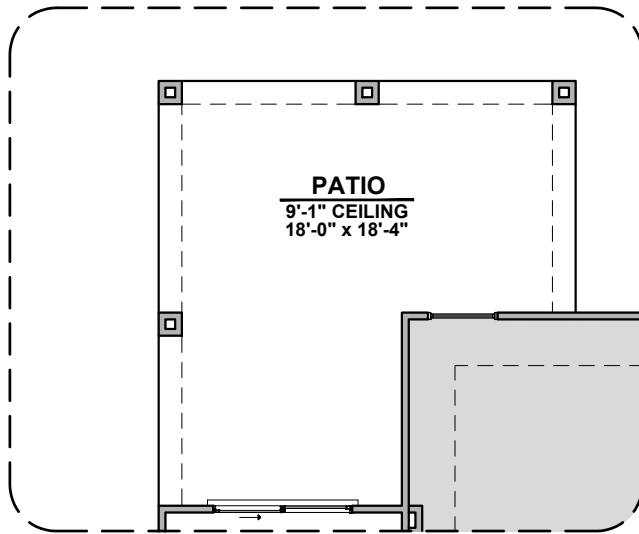

1,900 Square Feet

Community: Paseos Del Este 5

LOW VOLTAGE LEGEND	
LOGO	DESCRIPTION
	CABLE TV
	CAT 5 DATA

Extended Patio

Ceiling Treatment

Gourmet Kitchen

Bedroom 4

Study Room