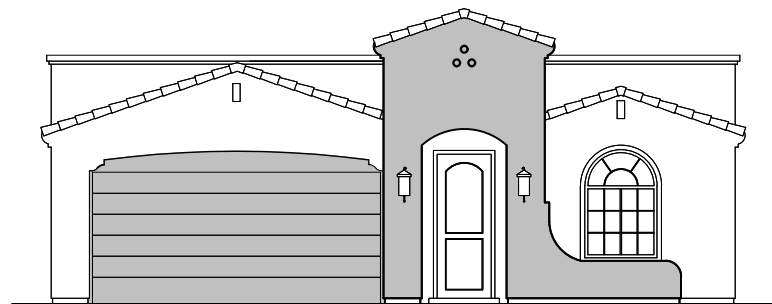

Sage

1,900 Square Feet

Community: Paseos Del Este 5

LOW VOLTAGE LEGEND	
LOGO	DESCRIPTION
	CABLE TV
	CAT 5 DATA

Tuscan (B)

Spanish Colonial (A)

Garage Orientation: Left Right

Home is complete and accepted as built. _____

Home construction is in process, buyer accepts all option locations. _____

Sage Options

1,900 Square Feet

Community: Paseos Del Este 5

LOW VOLTAGE LEGEND	
LOGO	DESCRIPTION
	CABLE TV
	CAT 5 DATA

Fireplace

**Traditional
Fireplace**