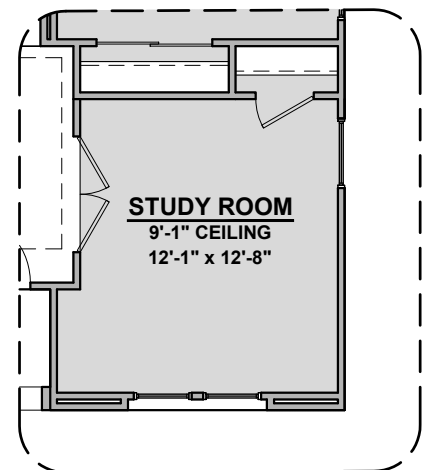

1,900 Square Feet

Community: Paseos Del Este 5

LOW VOLTAGE LEGEND	
LOGO	DESCRIPTION
	CABLE TV
	CAT 5 DATA

Extended Patio

Ceiling Treatment

Gourmet Kitchen

Bedroom 4

Study Room