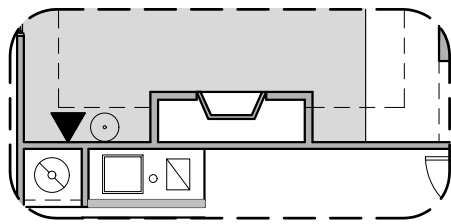

Home construction is in process, buyer accepts all option locations. _____

Sage Options

1,900 Square Feet

Community: Paseos Del Este 5

LOW VOLTAGE LEGEND	
LOGO	DESCRIPTION
	CABLE TV
	CAT 5 DATA

Fireplace

**Traditional
Fireplace**