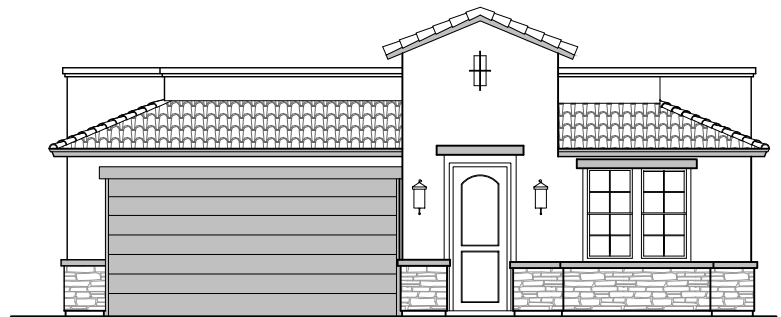

Sage

1,900 Square Feet

Community: Paseos Del Este 5

LOW VOLTAGE LEGEND	
LOGO	DESCRIPTION
	CABLE TV
	CAT 5 DATA

Tuscan (B)

Spanish Colonial (A)

Garage Orientation: Left Right

Home is complete and accepted as built. _____

Home construction is in process, buyer accepts all option locations. _____

Sage Options

1,900 Square Feet

Community: Paseos Del Este 5

LOW VOLTAGE LEGEND	
LOGO	DESCRIPTION
	CABLE TV
	CAT 5 DATA

Fireplace

**Traditional
Fireplace**